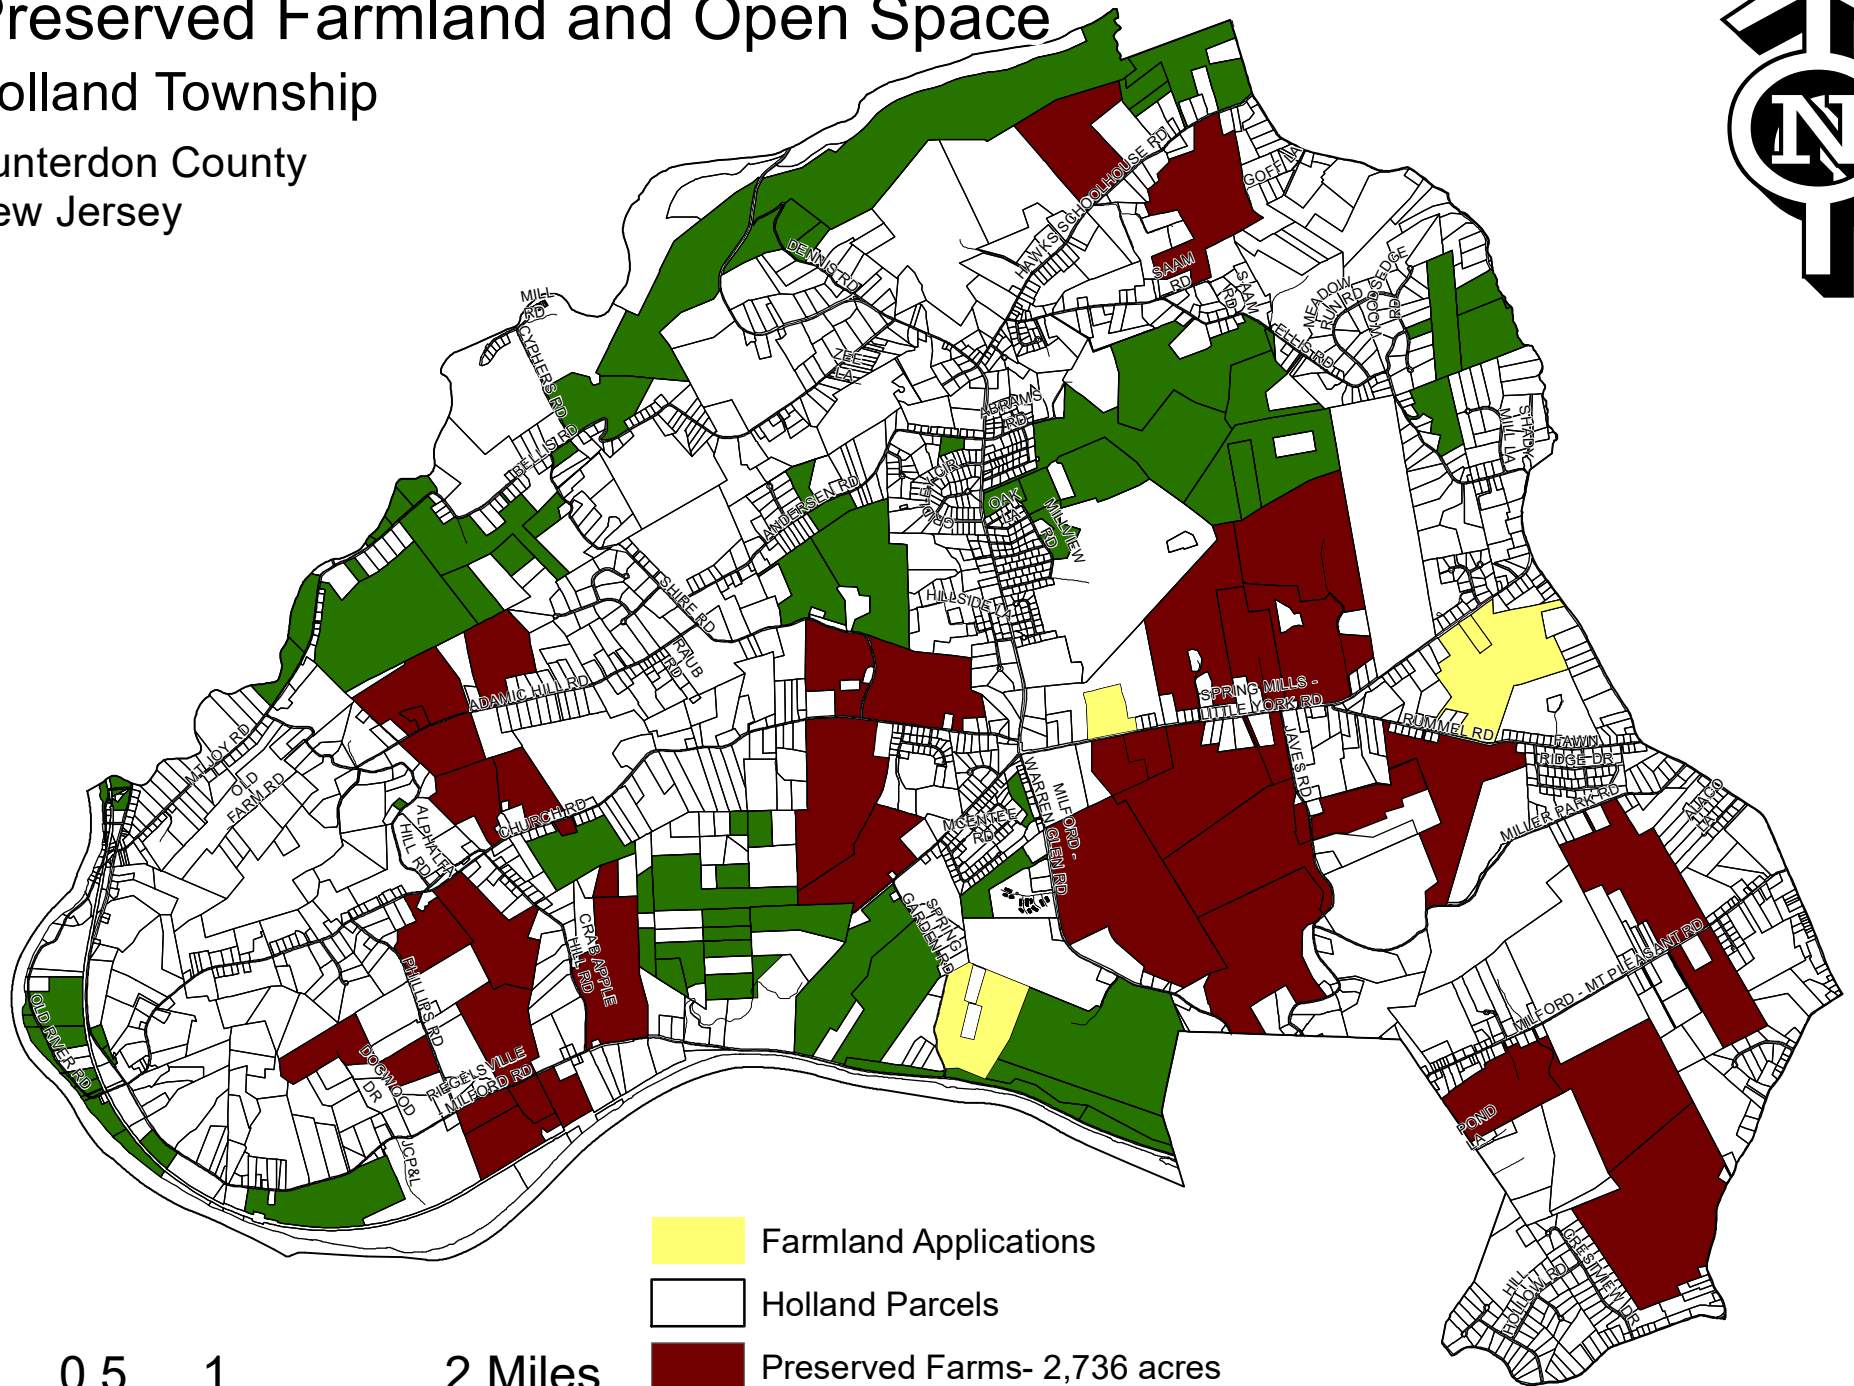

Preserved Farmland and Open Space

Holland Township

Hunterdon County

New Jersey

-  Farmland Applications
-  Holland Parcels
-  Preserved Farms- 2,736 acres
-  Preserved Open Space- 2,296 Acres

RMH 12/05/23

Data: NJSADC & Hunterdon County GIS